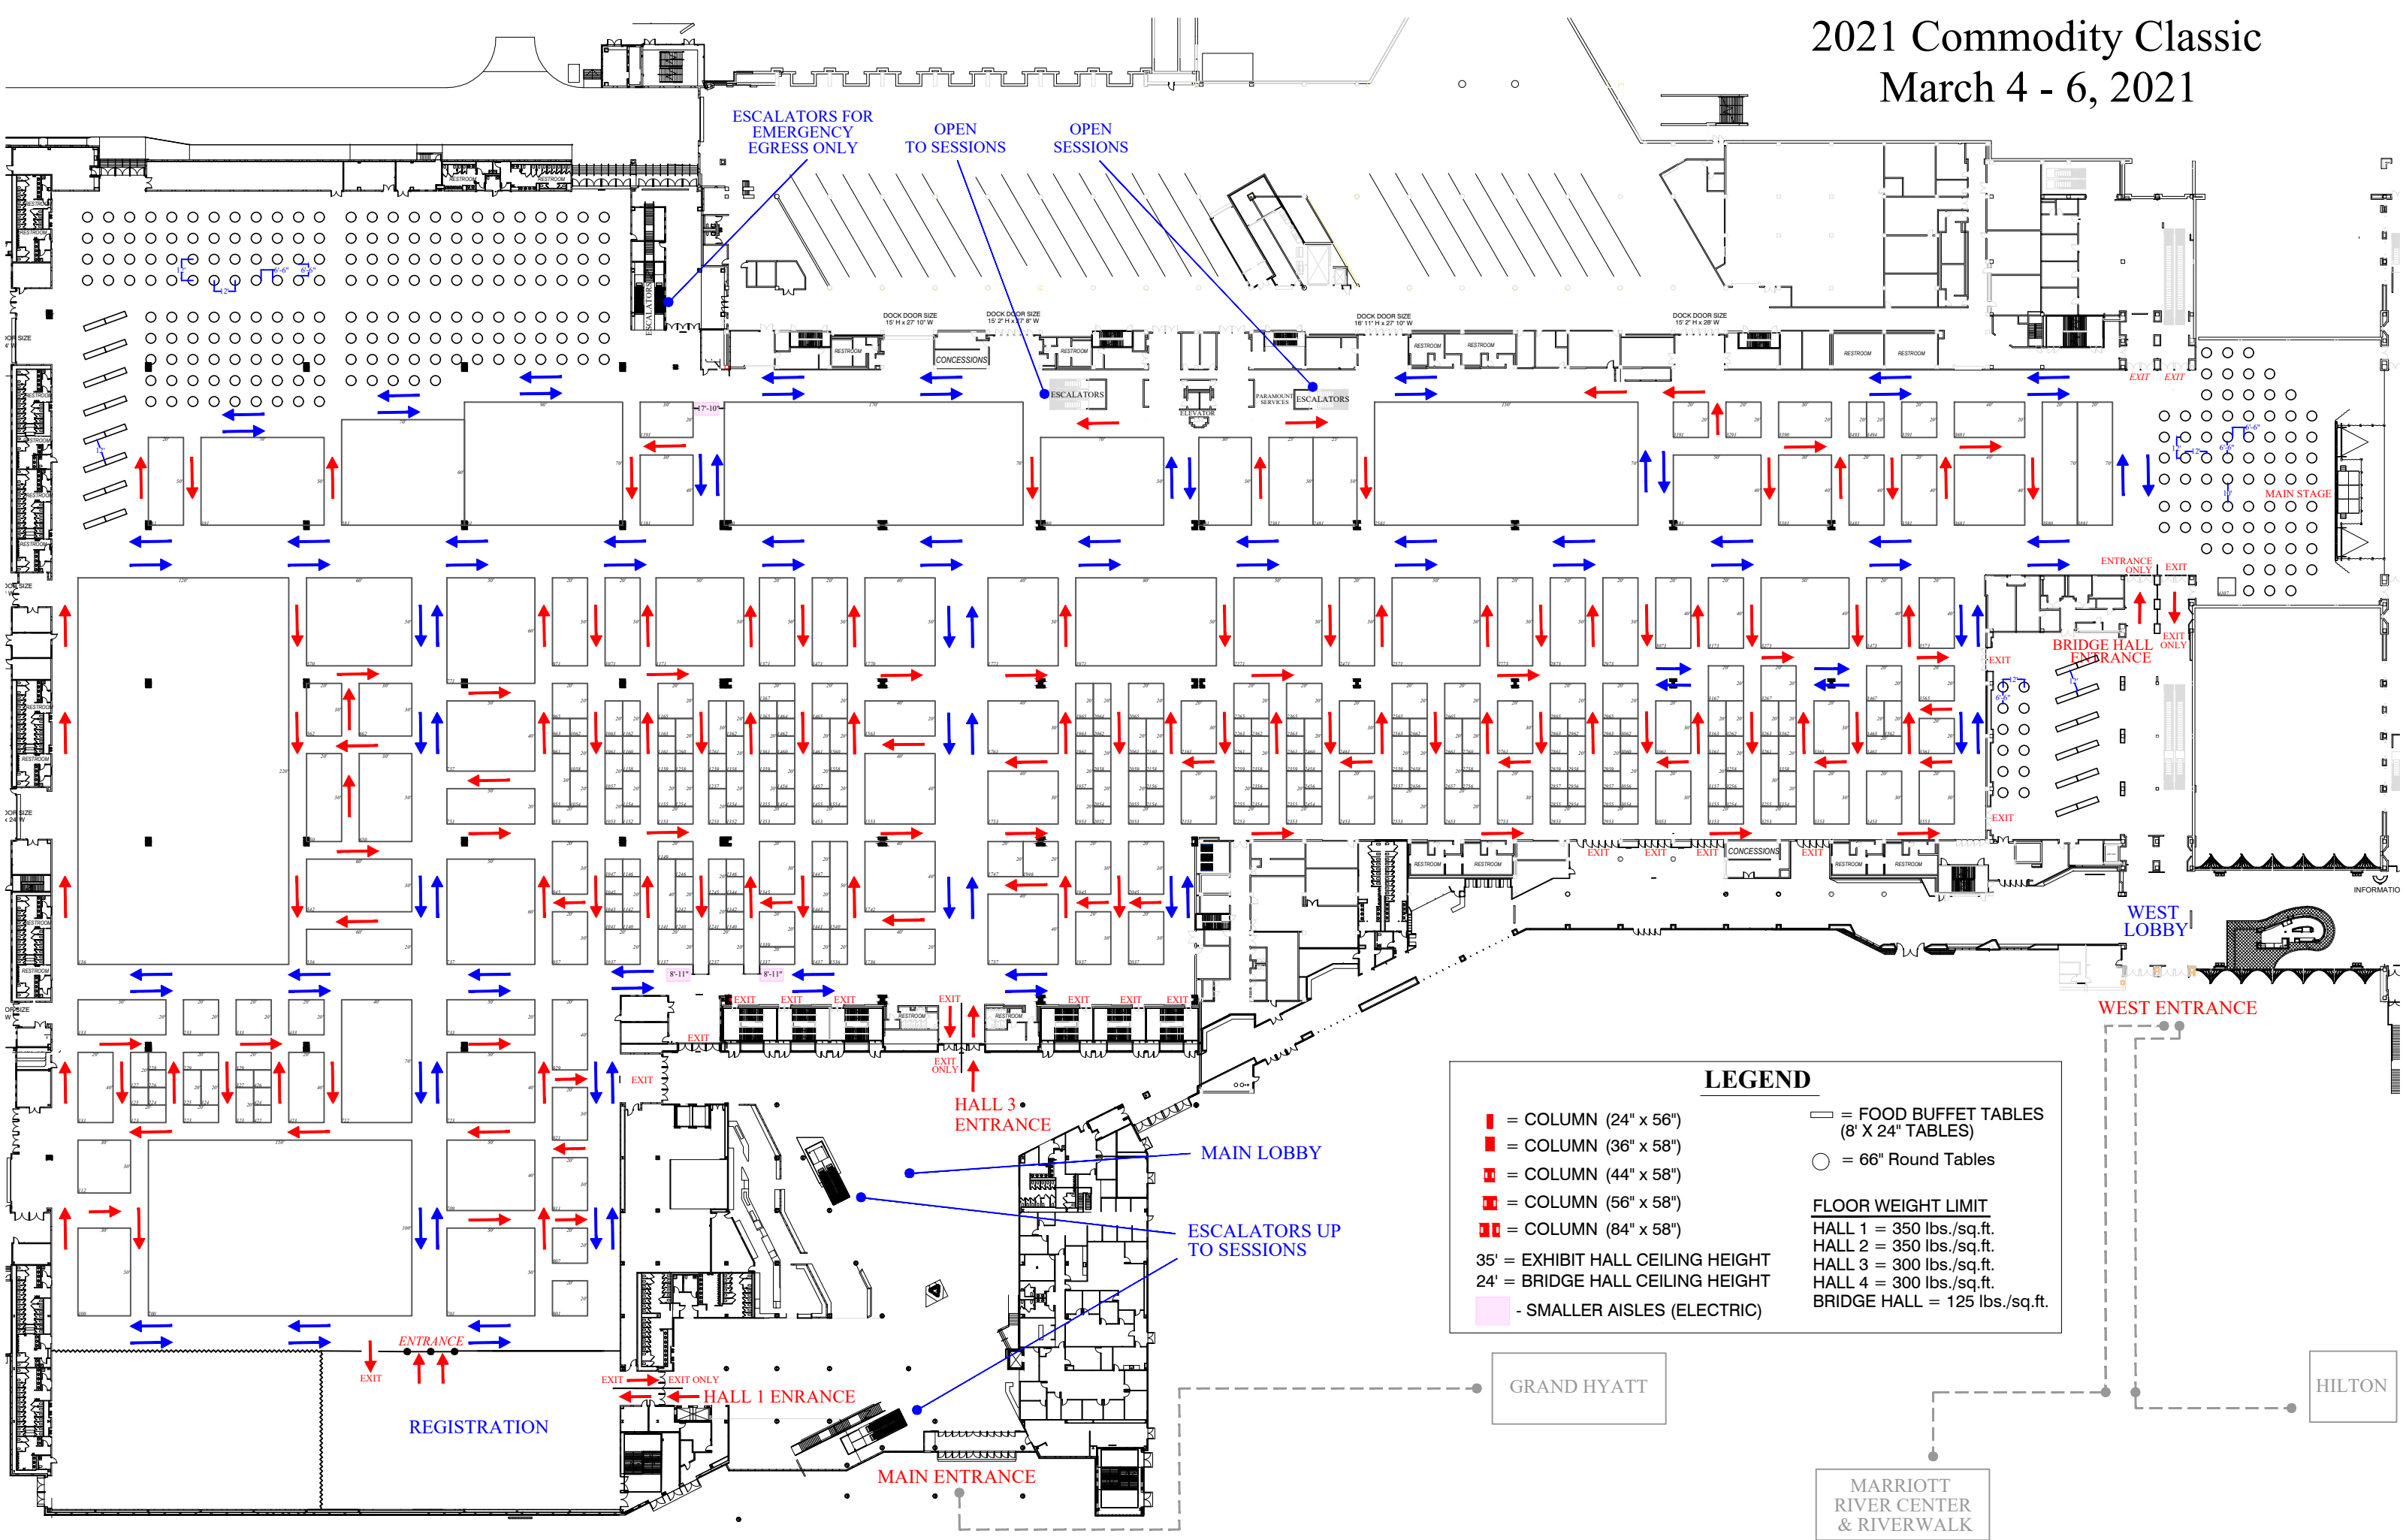

2021 Commodity Classic

March 4 - 6, 2021

LEGEND

- = COLUMN (24" x 56")
- = COLUMN (36" x 58")
- = COLUMN (44" x 58")
- = COLUMN (56" x 58")
- = COLUMN (84" x 58")
- SMALLER AISLES (ELECTRIC)
- = FOOD BUFFET TABLES (8' X 24" TABLES)
- = 66" Round Tables

FLOOR WEIGHT LIMIT

- HALL 1 = 350 lbs./sq.ft.
- HALL 2 = 350 lbs./sq.ft.
- HALL 3 = 300 lbs./sq.ft.
- HALL 4 = 300 lbs./sq.ft.
- BRIDGE HALL = 125 lbs./sq.ft.